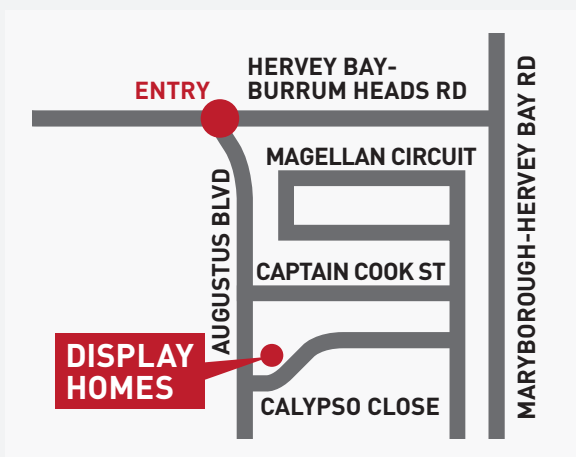

AUGUSTUS

HOW TO FIND US

TRAVELLING NORTH

Travelling north-east along Hervey Bay Road from Maryborough, turn left into Pialba-Burrum Heads Rd at Urraween. Drive for 240m then turn left into Augustus Boulevard and after another 110m turn left into Calypso Close. Augustus Sales office is located at 8 Calypso Close.

TRAVELLING SOUTH

Travelling south along the Bruce Highway, take the Torbanlea-Pialba Rd exit to Torbanlea. Continue along Torbanlea-Pialba Rd for 21km then turn left into Hervey Bay Rd. Continue along Hervey Bay Rd for 9.9km until you reach Pialba-Burrum Heads Rd on your left. Turn left here and drive just 240m then turn left into Augustus Boulevard... and after another 110m, turn left into Calypso Close. Augustus Sales office is located at 8 Calypso Close.

Augustus Boulevard,
Hervey Bay
Phone 1800 020 967
www.augustus.com.au